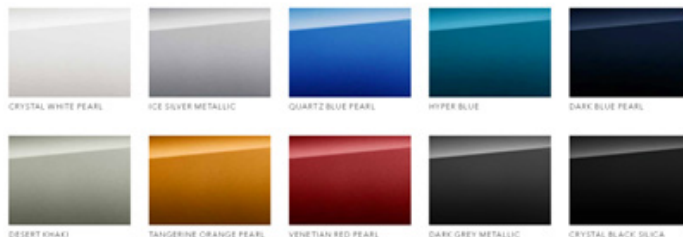

ON THE ROAD PRICE

\$ 97,310.63

PRIVATE REGISTRATION

\$ 98,042.94

COMMERCIAL REGISTRATION

THE XV IS AVAILABLE IN A RANGE OF COLOURS, INCLUDING:

SUBARU XV

EXTERIOR COLOUR