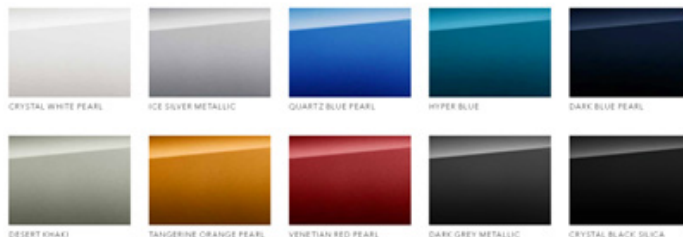

SUBARU XV

EXTERIOR COLOUR

Please be advised that the prices quoted relate to current stock conditions and are therefore subject to change.

SUBARU