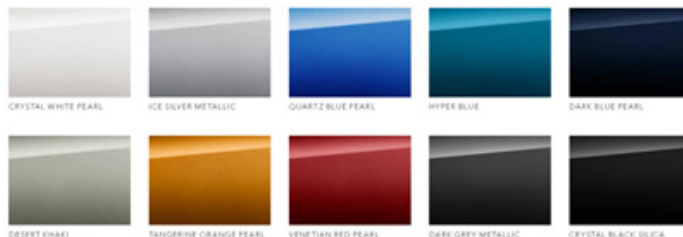

THE XV IS AVAILABLE IN A RANGE OF COLOURS, INCLUDING:

SUBARU XV

EXTERIOR COLOUR

SUBARU